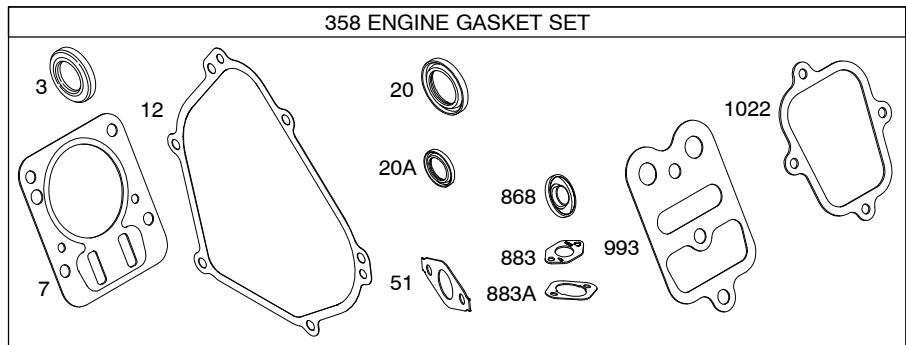

Illustrated Parts List

Model Series

12E300

TYPE NUMBERS
0018 through 0275.

TABLE OF CONTENTS

Blower Housing/Shrouds	6
Camshaft	2
Carburetor	4
Controls	5
Crankcase Cover	2
Crankshaft	2
Cylinder	2
Cylinder Head	3
Electric Starter	5
Exhaust System	6
Flywheel	6
Fuel Supply	4
Governor Spring	5
Ignition	5
Kits/Gaskets - Carburetor	4
Kits/Gaskets - Engine	2
Kits/Gaskets - Valves	3
Lubrication	2
Piston Group	2
Rewind Starter	5

1319 WARNING LABEL

REQUIRED when replacing parts with warning labels affixed.

1058 OPERATOR'S MANUAL

1330 REPAIR MANUAL

1019 LABEL KIT

Illustrations cover a range of engines. Parts shown without corresponding text may not be used on your specific engine.
5750-2 Assemblies include all parts shown in frames. 06/18/2008